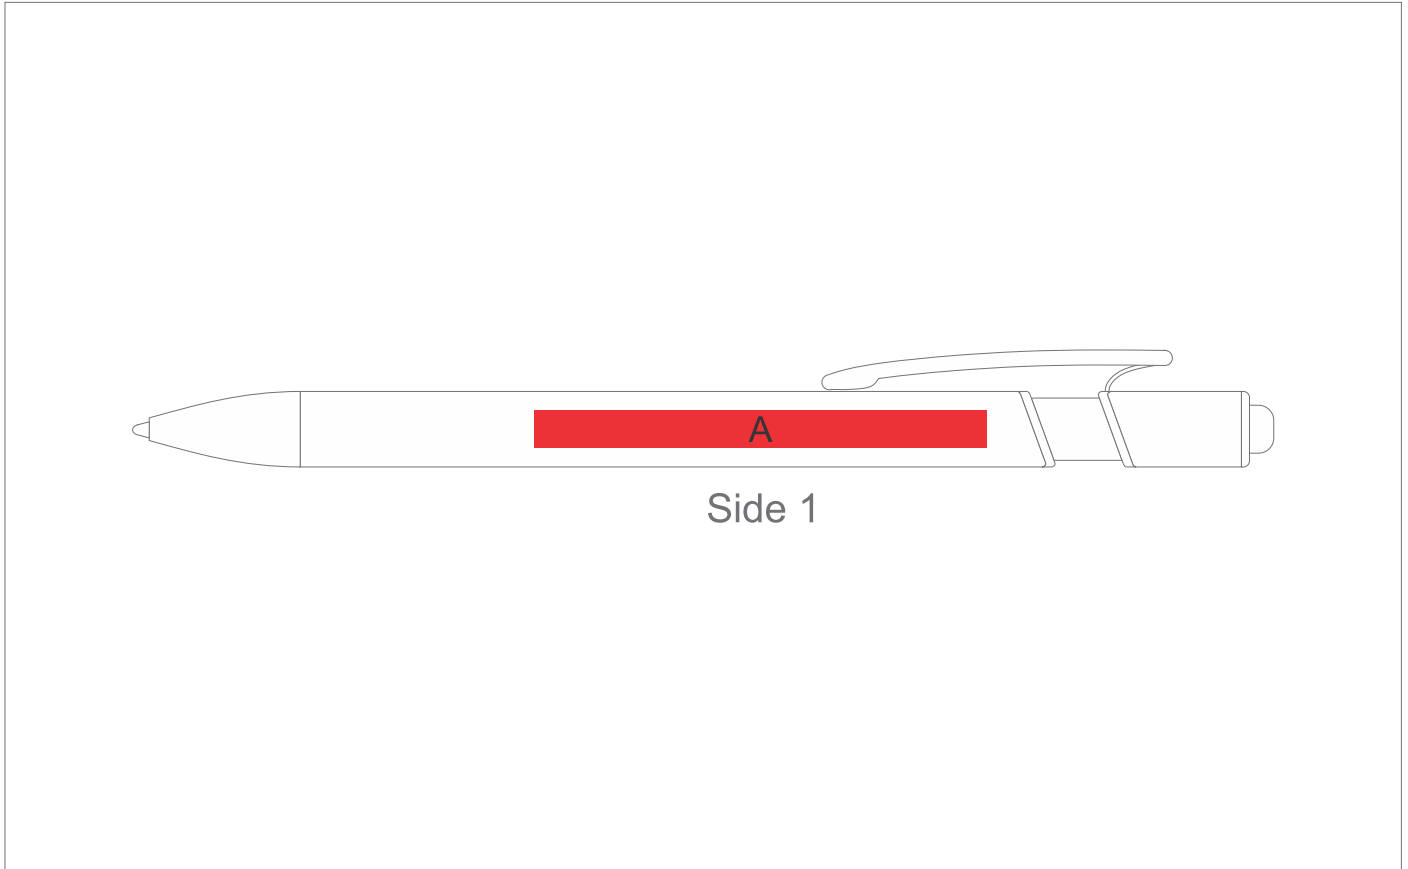

WI-AM-277-B

Interlude Stylus Ball Pen

Need to know:

Branding Qty: Min:1, Max:300

Branding Options:

Position A

1. Laser Engraving (LA)

N/A

Size: 60mm wide x 5mm high